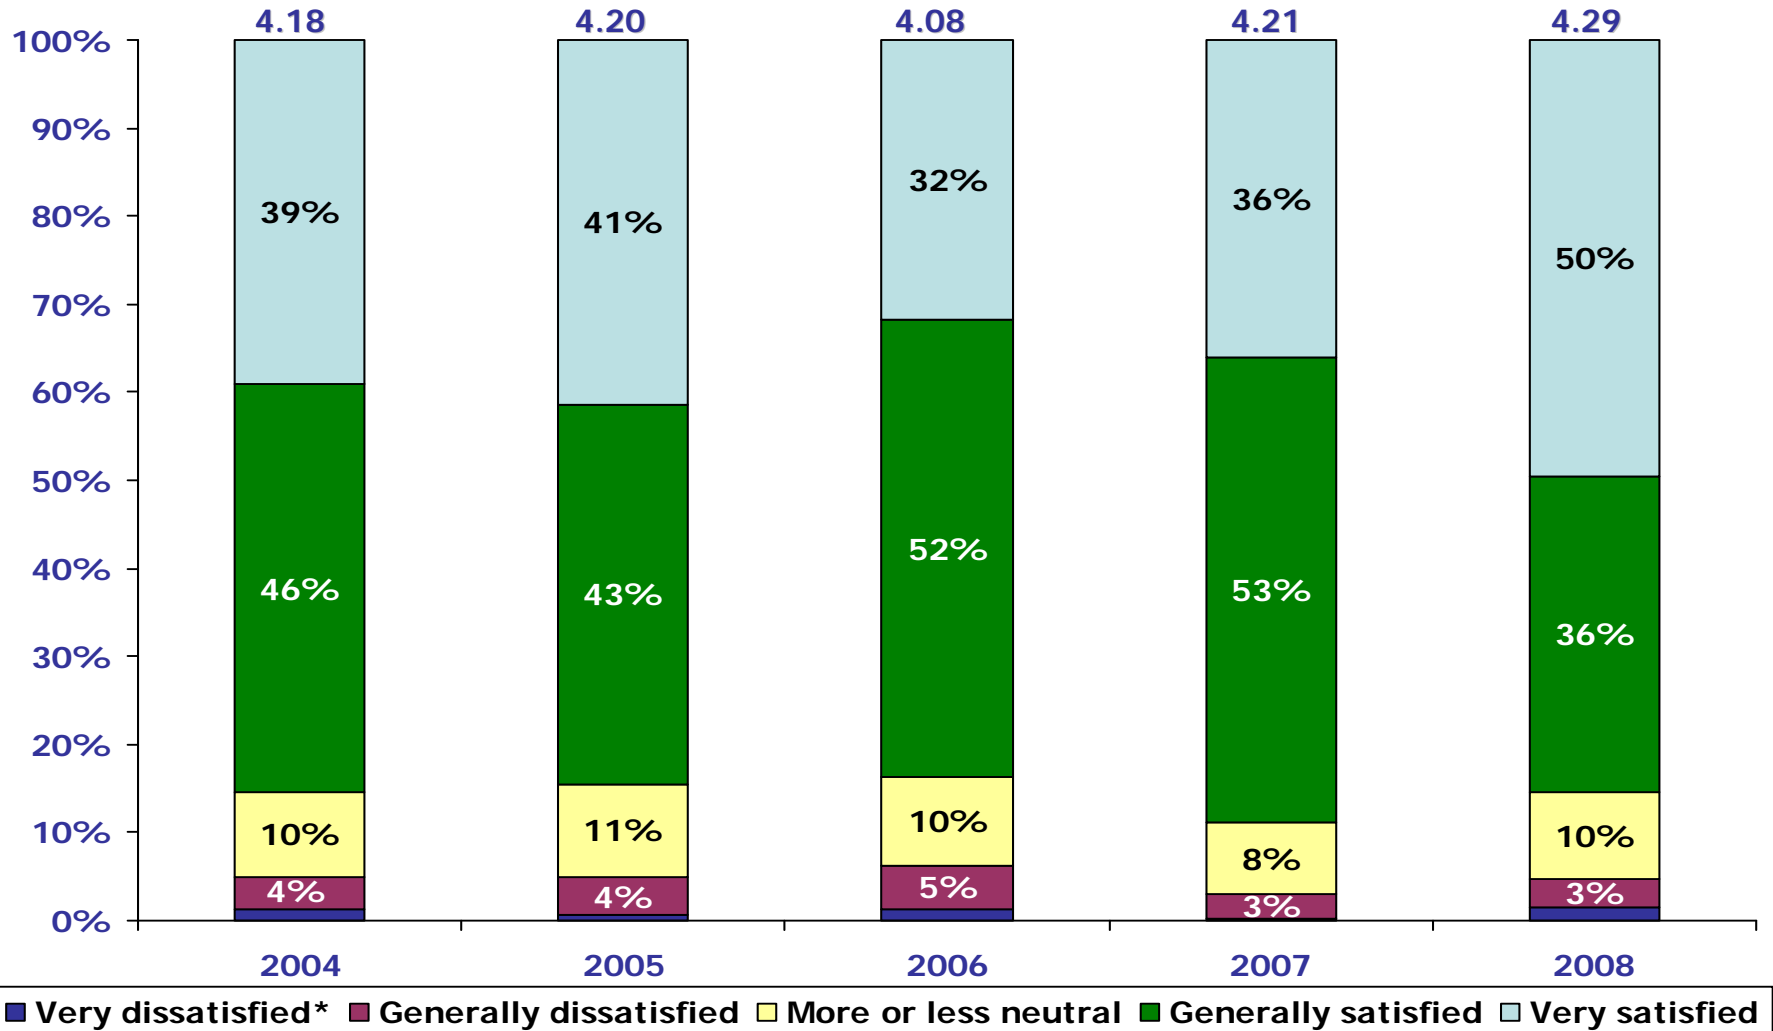

Choose Brandeis Again

1 = Definitely not, 2 = Probably not, 3 = Maybe, 4 = Probably would, 5 = Definitely would

Satisfaction with Primary Major

* Percentage who responded "Very dissatisfied" is 2% or less in all years

1= Very dissatisfied, 2 = Generally dissatisfied, 3 = More or less neutral, 4 = Generally satisfied, 5 = Very satisfied

Satisfaction with Undergraduate Education

* Percentage who responded "Very dissatisfied" is 2% or less in all years