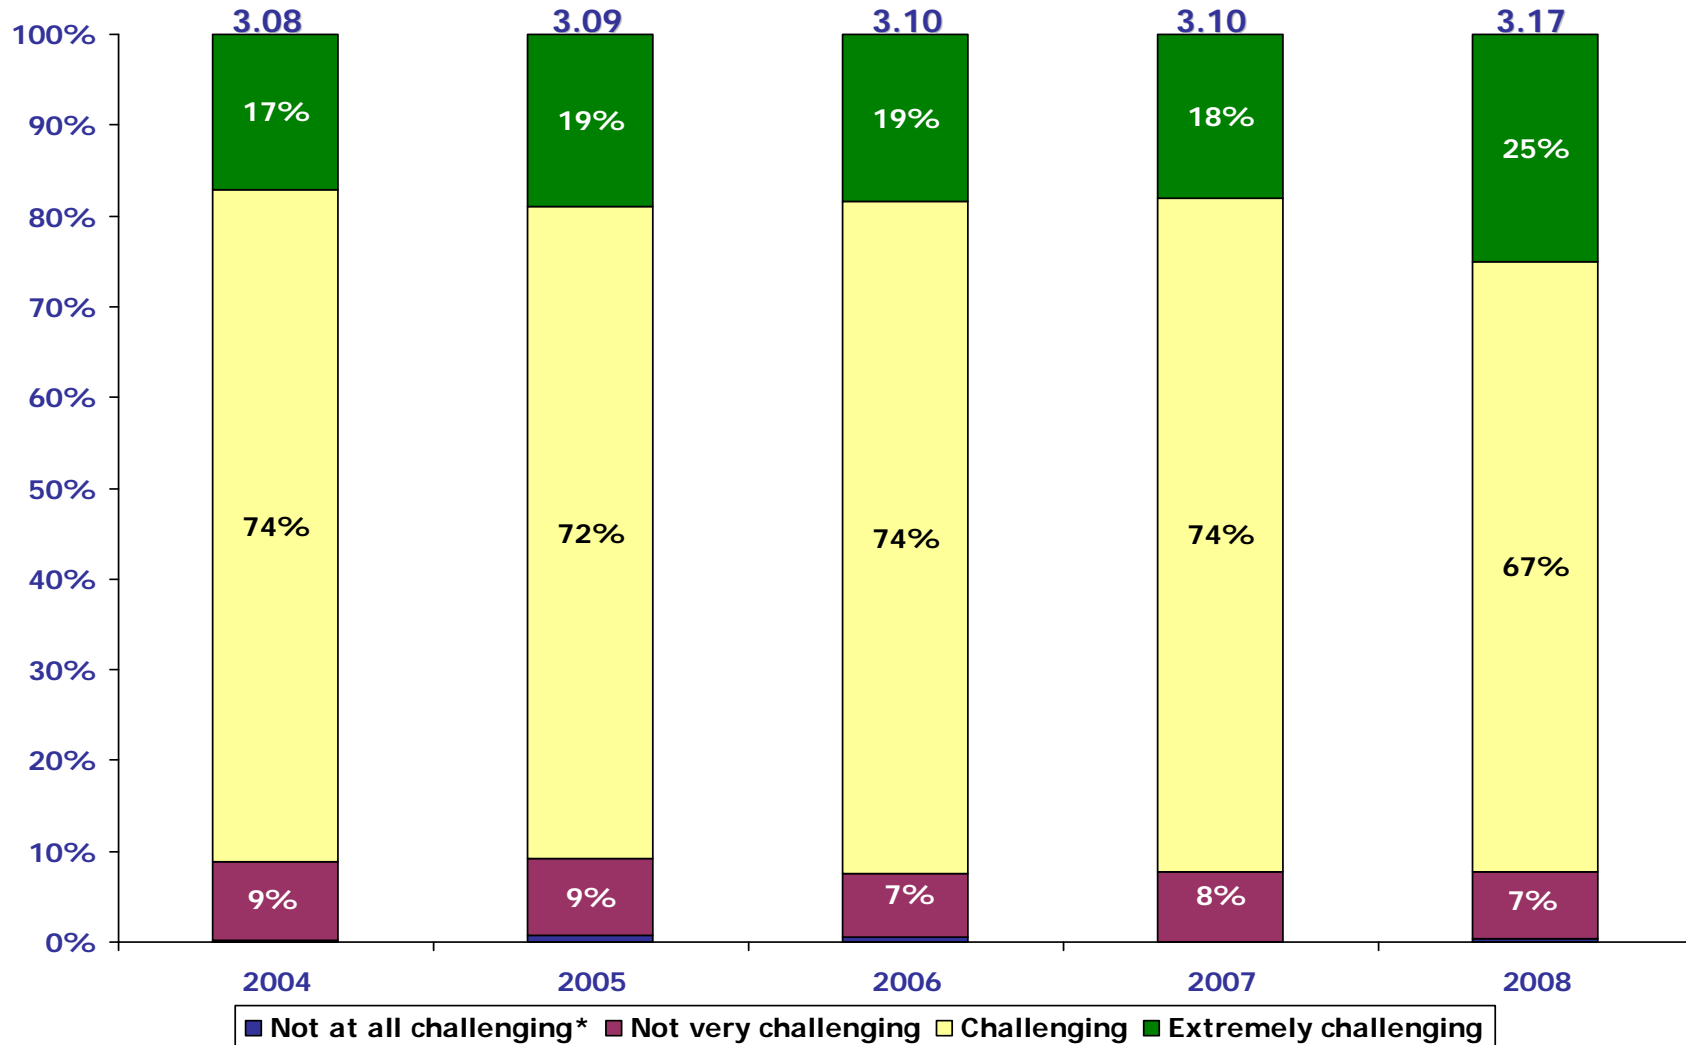

1= Very dissatisfied, 2 = Generally dissatisfied, 3 = More or less neutral, 4 = Generally satisfied, 5 = Very satisfied

Satisfaction with Undergraduate Education

* Percentage who responded "Very dissatisfied" is 2% or less in all years

1 = Very dissatisfied, 2 = Generally dissatisfied, 3 = Generally satisfied, 4 = Very satisfied

Academic Challenge

* Percentage who responded "Not at all challenging" is 1% or less in all years

1 = Not at all challenging, 2 = Not very challenging, 3 = Challenging, 4 = Extremely challenging