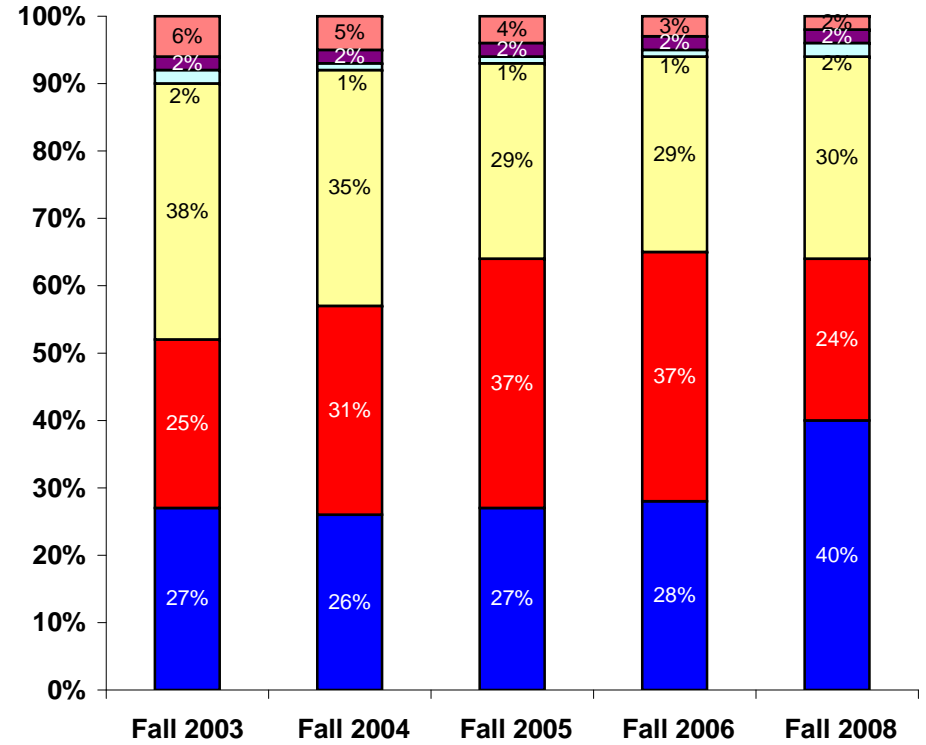

Racial/Ethnic Student Profile

	Fall 2004		Fall 2005		Fall 2006		Fall 2007		Fall 2008	
	Undergraduate	Graduate	Undergraduate	Graduate	Undergraduate	Graduate	Undergraduate	Graduate	Undergraduate	Graduate
Asian American/ Pacific Islander	8%	5%	7%	4%	8%	3%	9%	3%	10%	2%
African American	3%	2%	3%	2%	3%	2%	4%	2%	4%	2%
Hispanic	3%	1%	4%	1%	4%	1%	4%	1%	5%	2%
Native American/ Native Alaskan										
White	67%	35%	64%	29%	60%	29%	57%	29%	52%	30%
Unknown	13%	31%	14%	37%	17%	37%	19%	37%	22%	24%
International	7%	26%	7%	27%	8%	28%	7%	28%	7%	40%

Undergraduate Students

Graduate Students

■ Asian American/Pacific Islander
■ African American
■ Hispanic

■ International Students
■ White
■ Unknown
■ Hispanic
■ Asian American/Pacific Islander