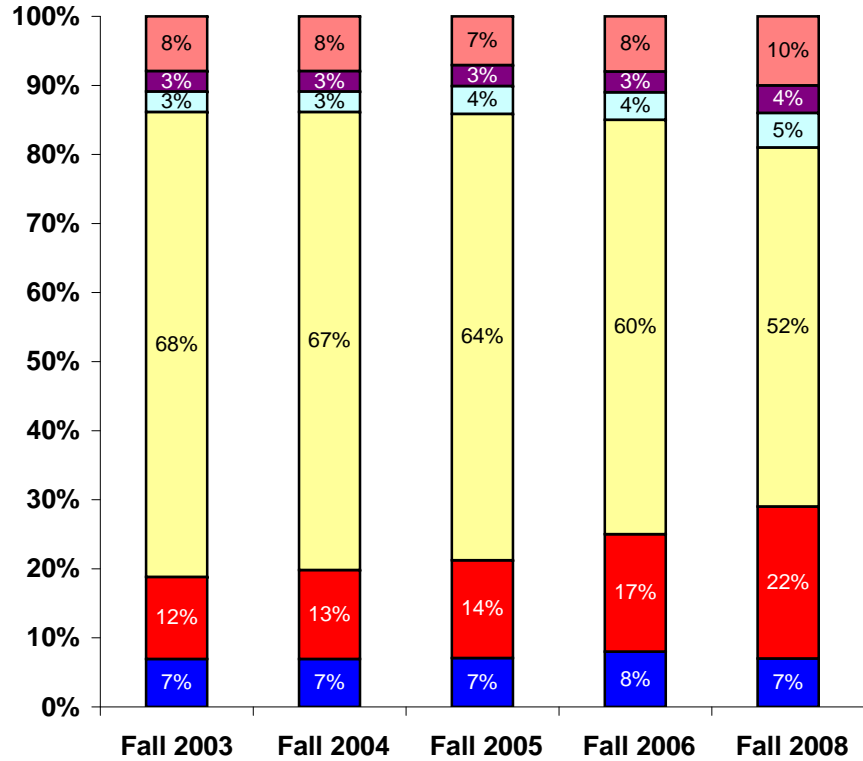

Racial/Ethnic Student Profile

	Fall 2004		Fall 2005		Fall 2006		Fall 2007		Fall 2008	
	Undergraduate	Graduate	Undergraduate	Graduate	Undergraduate	Graduate	Undergraduate	Graduate	Undergraduate	Graduate
Asian American/ Pacific Islander	8%	5%	7%	4%	8%	3%	9%	3%	10%	2%
African American	3%	2%	3%	2%	3%	2%	4%	2%	4%	2%
Hispanic	3%	1%	4%	1%	4%	1%	4%	1%	5%	2%
Native American/ Native Alaskan										
White	67%	35%	64%	29%	60%	29%	57%	29%	52%	30%
Unknown	13%	31%	14%	37%	17%	37%	19%	37%	22%	24%
International	7%	26%	7%	27%	8%	28%	7%	28%	7%	40%

Undergraduate Students

Graduate Students

■ Asian American/Pacific Islander
■ African American
■ Hispanic

■ International Students
■ White
■ Unknown
■ Hispanic
■ Asian American/Pacific Islander