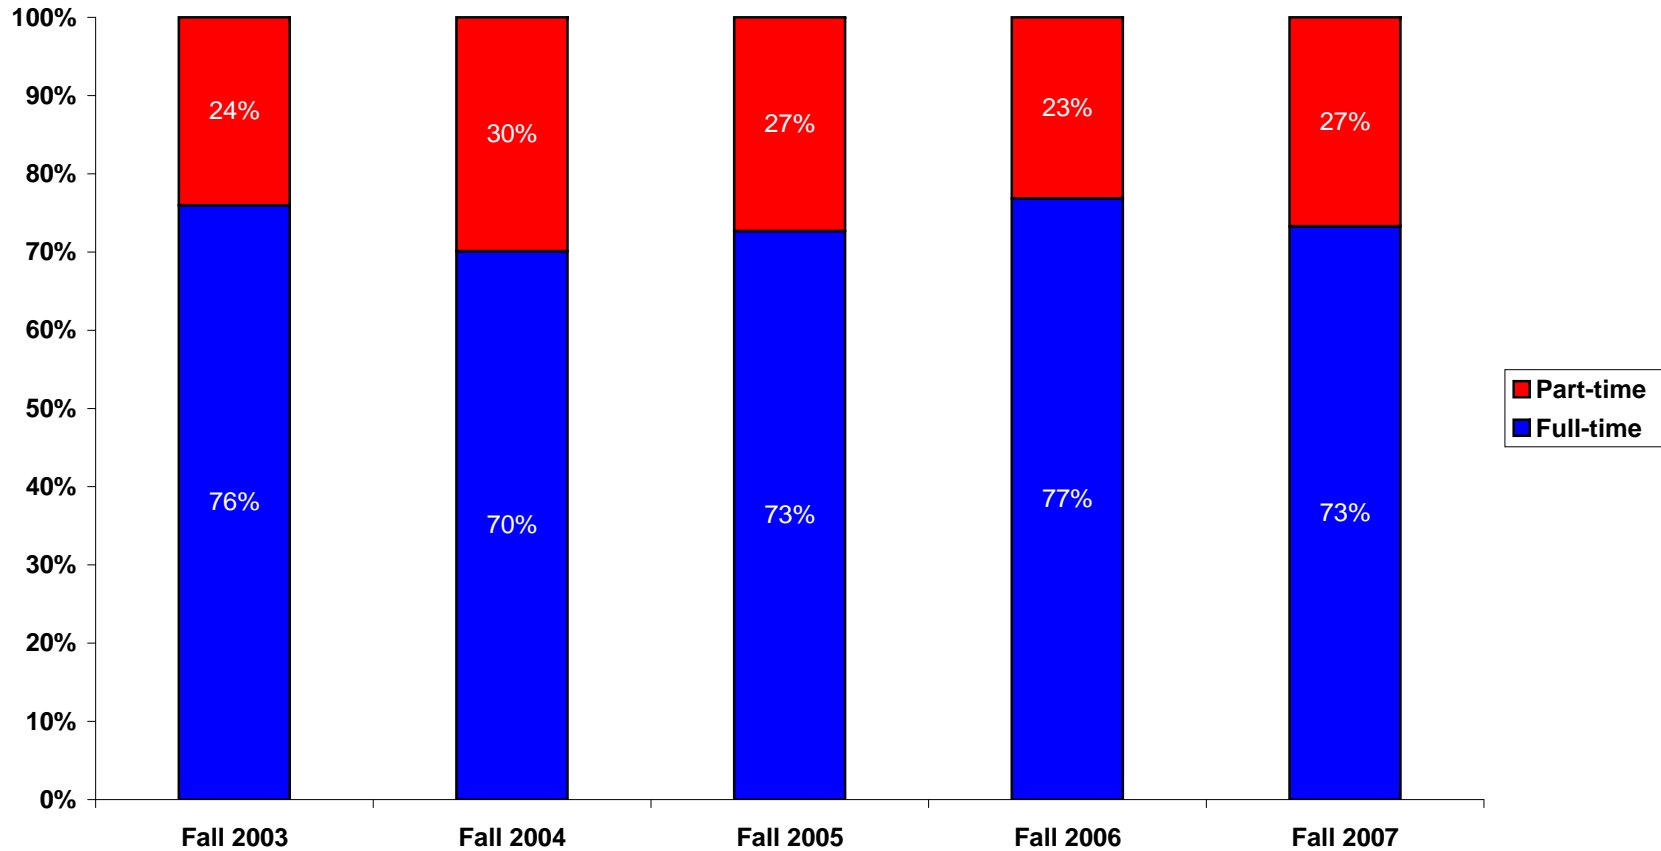

Instructional Faculty

	Fall 2003			Fall 2004			Fall 2005			Fall 2006			Fall 2007		
	<i>Full-time</i>	<i>Part-time</i>	<i>Total</i>	<i>Full-time</i>	<i>Part-time</i>	<i>Total</i>	<i>Full-time</i>	<i>Part-time</i>	<i>Total</i>	<i>Full-time</i>	<i>Part-time</i>	<i>Total</i>	<i>Full-time</i>	<i>Part-time</i>	<i>Total</i>
Men	213	57	270	212	79	291	214	59	273	212	58	270	215	61	276
Women	122	49	171	121	63	184	129	70	199	140	48	188	136	67	203
Total	335	106	441	333	142	475	343	129	472	352	106	458	351	128	479

Source: Common Data Set

Student to Faculty Ratio

2003	2004	2005	2006	2007
8.5	9	8	8	8