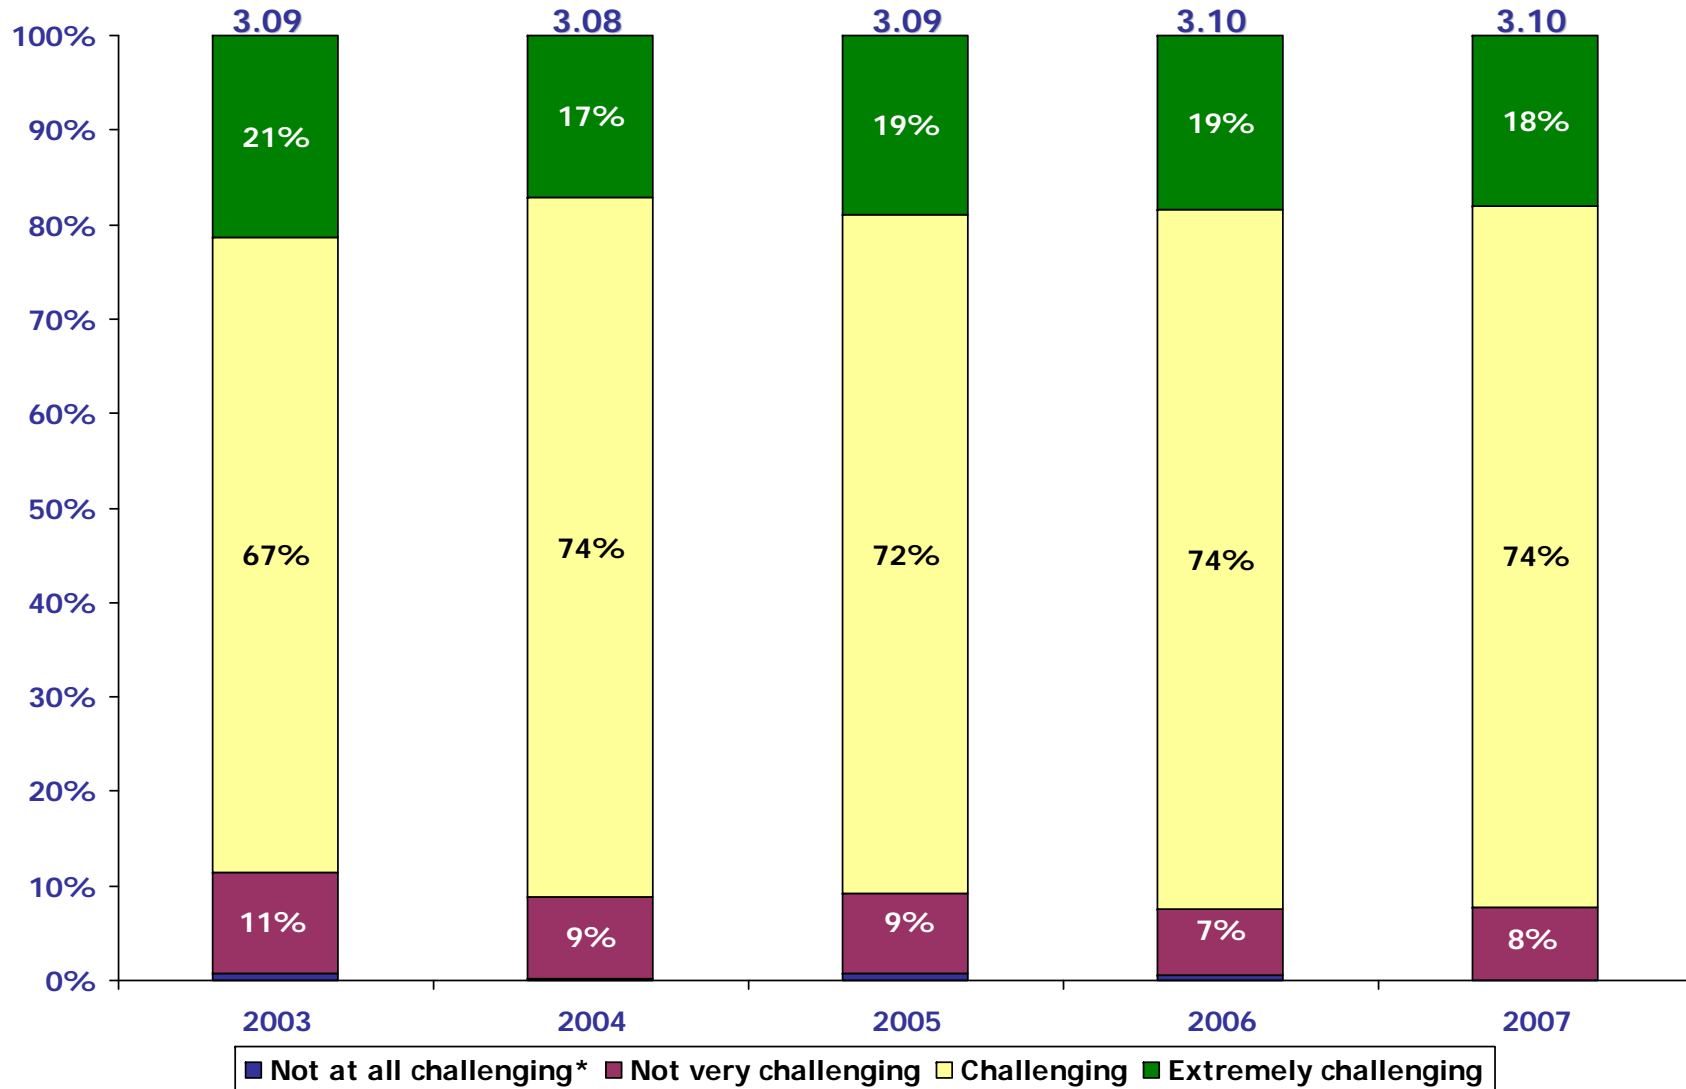

1 = Very dissatisfied, 2 = Generally dissatisfied, 3 = More or less neutral, 4 = Generally satisfied, 5 = Very satisfied

Satisfaction with Undergraduate Education

* Percentage who responded "Very dissatisfied" is 2% or less in all years

1 = Very dissatisfied, 2 = Generally dissatisfied, 3 = Generally satisfied, 4 = Very satisfied

Academic Challenge

* Percentage who responded "Not at all challenging" is 1% or less in all years

1 = Not at all challenging, 2 = Not very challenging, 3 = Challenging, 4 = Extremely challenging