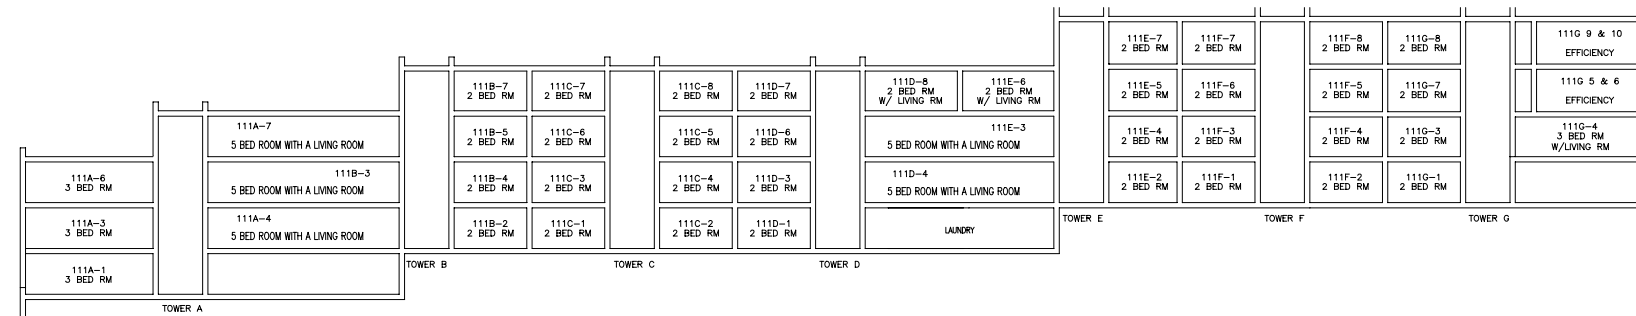

Charles River Apartments, 110 Angleside Road. (Building 111)

THIRD FLOOR

SECOND FLOOR

FIRST FLOOR

Charles River Apartments, 110 Angleside Road. (Building 111)

SIXTH FLOOR

FIFTH FLOOR

FOURTH FLOOR