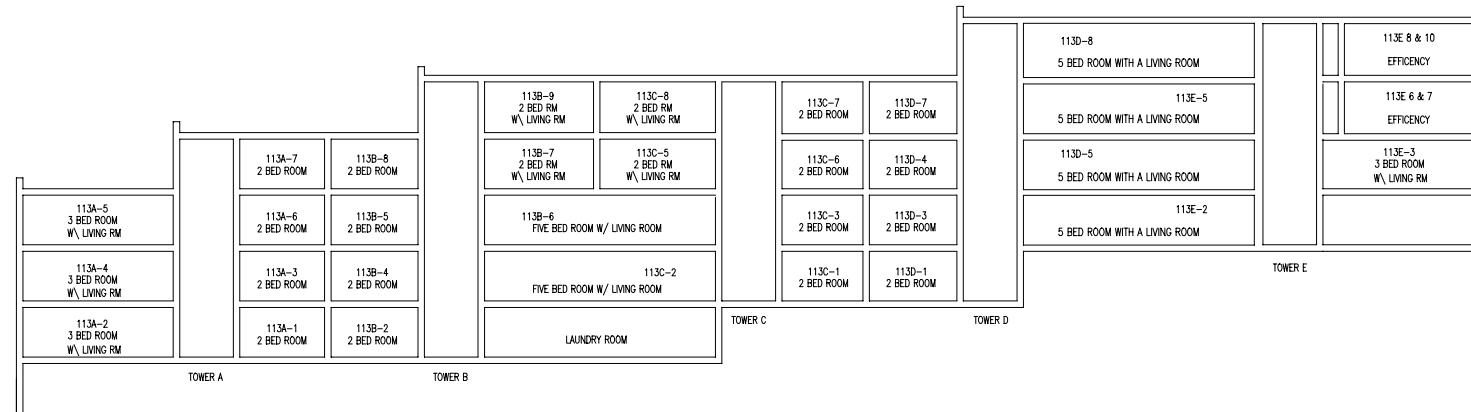

# Charles River Apartments, 164 Charles River Road. (Building 113)

THIRD FLOOR

SECOND FLOOR

FIRST FLOOR