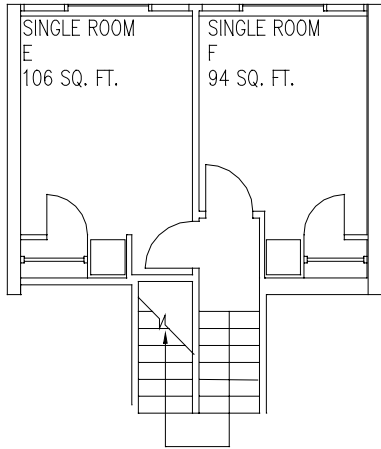

Foster Student Living Center - "The Mods" (Building 115)

Plan 6 C/D