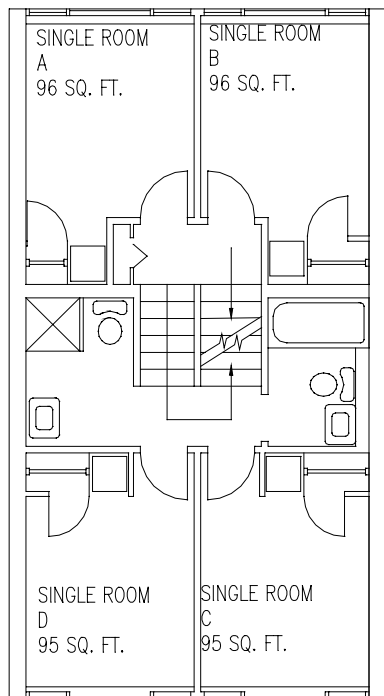

Foster Student Living Center - "The Mods" (Building 115)

Plan 6 C/D