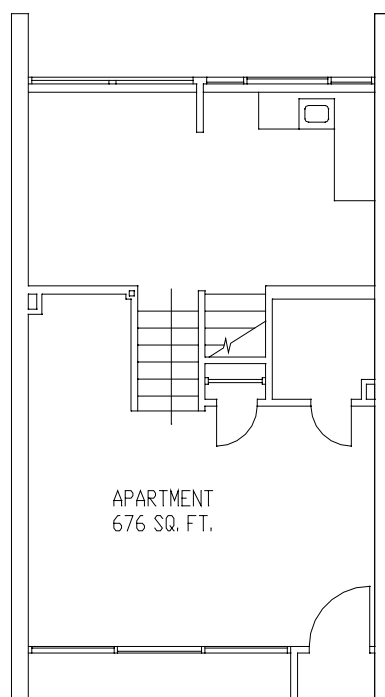

Foster Student Living Center - "The Mods" (Building 115)

Plan 6 C/D