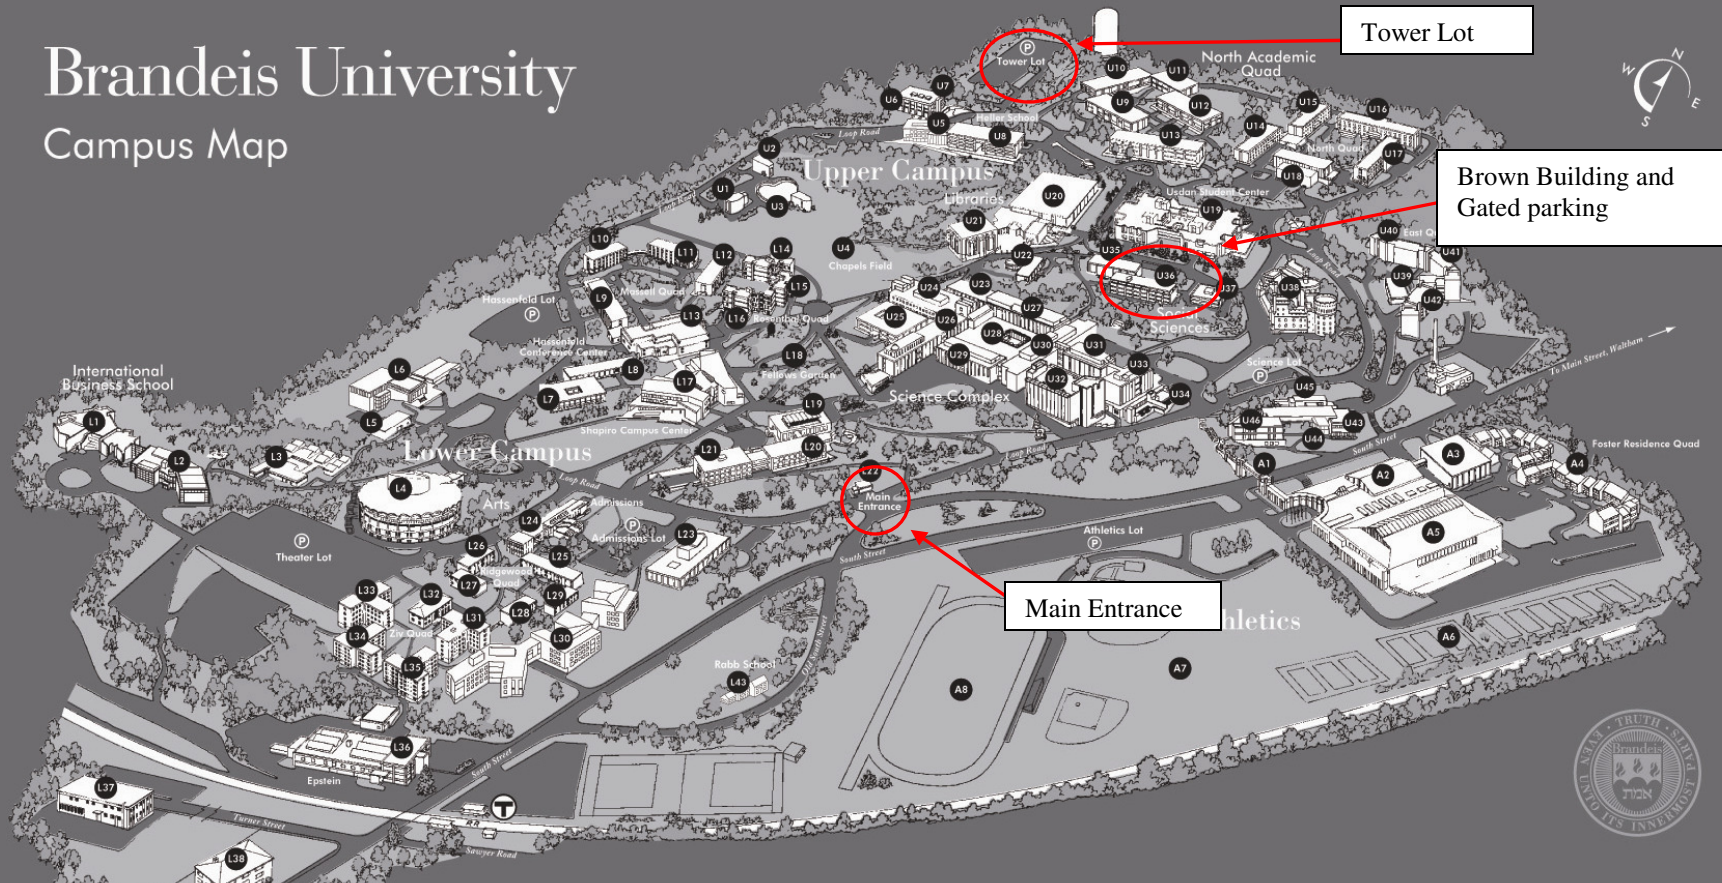

## Campus Map

### Lower Campus L

- 60 Turner Street
- Allen Residence Hall
- Bernstein-Marcus Administration Center
- Coffman Residence Hall
- Cohen Residence Hall
- Danciger Residence Hall
- Deroy Residence Hall
- Emerman Residence Hall
- Epstein Building
- Faculty Center
- Faculty Lodge
- Fellows Garden
- Fruchman Residence Hall
- Goldman-Schwartz Fine Arts
- Grzymish Center
- Hassenfeld Conference Center
- International Business School
- Irving Presidential Enclave
- Lemberg Academic Center
- Lewis Residence Hall
- Main Entrance
- Information Booth
- May Residence Hall

### Athletics A

- Foster Residence Quad
- Gordon Field
- Gosman Sports and Convocation Center
- Linsey Sports Center (Pool)
- Marcus Field
- Rieger Tennis Courts
- Shapiro Athletic Center
- Squire Bridge

- A4
- A8
- A5
- A3
- A7
- A6
- A2
- A1

Charles River Apartments