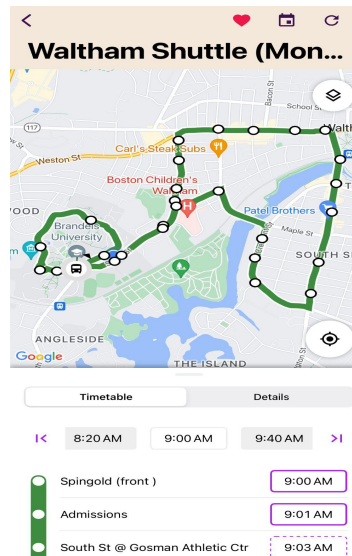

TripShot User Guide

TripShot simplifies our campus commute.

- Track
- Access Bus Schedule
- Alerts

First Time Rider Set-Up

1. Download the TripShot app from iOS or Android.
2. Enter your Service Name: <Brandeis>.
3. Select **Sign Up** and enter your email address.
4. Click the link in your email to set up your TripShot account.

Home & Sidebar Menus

Home Menu

The Home screen displays TripShot's most used features such as Favorites, Trip Planner, Routes, Stops and Points of Interest (if applicable).

Sidebar Menu

TripShot's sidebar menu provides access to Wallet, My Trips, Notifications, Settings, and Help & Feedback.

TripShot Rider App Guide

The route feature is the most frequently used on the main screen of TripShot.

The nearby stop feature helps you find the closest bus stop using GPS.

Choose the route, to view the bus timetables, stops, and maps.

The **Nearby Stops** shows the closest bus stop using your GPS location and when the bus arrives.

Nearby Stops

Usdan Student Center (across from Rabb steps)	
0.1 mi away	
Campus Shuttle	0 min
Campus Shuttle	11 min
Waltham Shuttle	20 min
Campus Shuttle	2:26 PM
Campus Shuttle	2:46 PM
Waltham Shuttle	2:55 PM
Campus Shuttle	3:06 PM