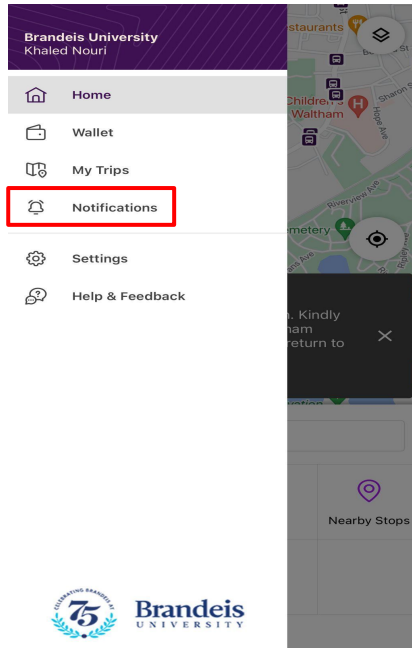

Notifications > Alerts

Enable to receive shuttle service notifications.