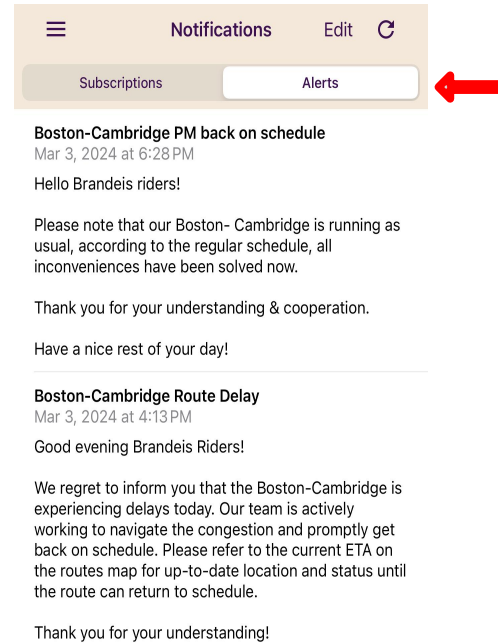

Notifications > Alerts

Enable to receive shuttle service notifications.