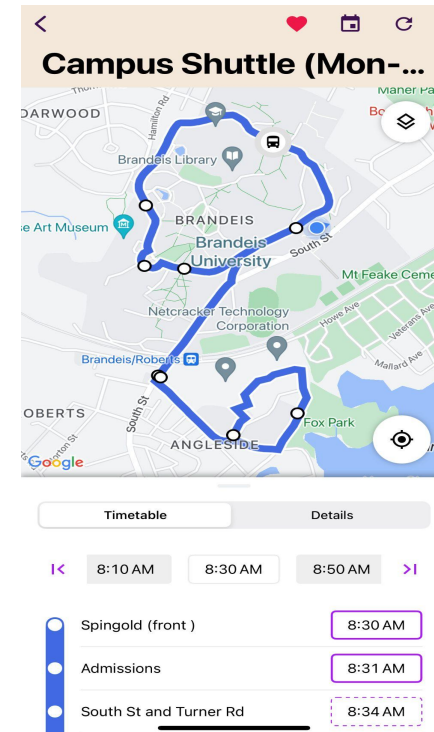

TripShot User Guide

TripShot simplifies our campus commute.

- Track
- Access Bus Schedule
- Alerts

First Time Rider Set-Up

1. Download the TripShot app from iOS or Android.
2. Enter your Service Name: <Brandeis>.
3. Select **Sign Up** and enter your email address.
4. Click the link in your email to set up your TripShot account.

Home & Sidebar Menus

Home Menu

The Home screen displays TripShot's most used features such as Favorites, Trip Planner, Routes, Stops and Points of Interest (if applicable).

Sidebar Menu

TripShot's sidebar menu provides access to Wallet, My Trips, Notifications, Settings, and Help & Feedback.

TripShot Rider App Guide

The route feature is the most frequently used on the main screen of TripShot.

The nearby stop feature helps you find the closest bus stop using GPS.

Choose the route, to view the bus timetables, stops, and maps.

The **Nearby Stops** shows the closest bus stop using your GPS location and when the bus arrives.

Nearby Stops

Usdan Student Center (across from Rabb steps)	
0.1 mi away	
Campus Shuttle	0 min
Campus Shuttle	11 min
Waltham Shuttle	20 min
Campus Shuttle	2:26 PM
Campus Shuttle	2:46 PM
Waltham Shuttle	2:55 PM
Campus Shuttle	3:06 PM