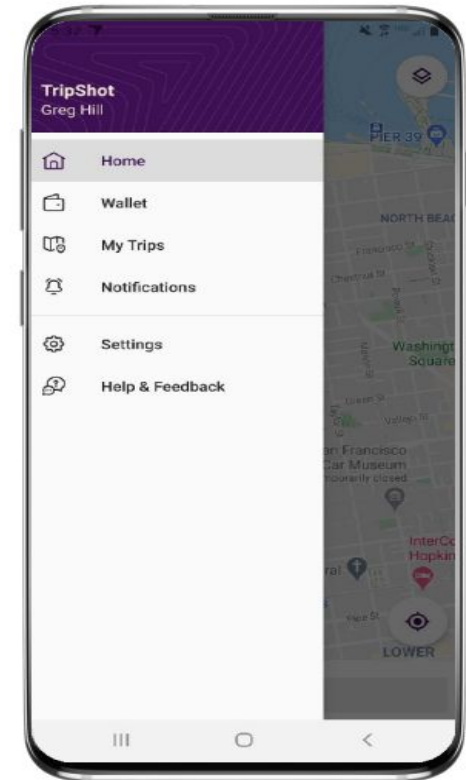

TripShot User Guide

TripShot simplifies our campus commute.

- Track
- Access Bus Schedule
- Alerts

First Time Rider Set-Up

1. Download the TripShot app from iOS or Android.
2. Enter your Service Name: <Brandeis>.
3. Select **Sign Up** and enter your email address.
4. Click the link in your email to set up your TripShot account.

Home & Sidebar Menus

Home Menu

The Home screen displays TripShot's most used features such as Favorites, Trip Planner, Routes, Stops and Points of Interest (if applicable).

Sidebar Menu

TripShot's sidebar menu provides access to Wallet, My Trips, Notifications, Settings, and Help & Feedback.

TripShot Rider App Guide

The route feature is the most frequently used on the main screen of TripShot.

The nearby stop feature helps you find the closest bus stop using GPS.

Choose the route, to view the bus timetables, stops, and maps.

The **Nearby Stops** shows the closest bus stop using your GPS location and when the bus arrives.

Nearby Stops

Usdan Student Center (across from Rabb steps)	
0.1 mi away	
Campus Shuttle	0 min
Campus Shuttle	11 min
Waltham Shuttle	20 min
Campus Shuttle	2:26 PM
Campus Shuttle	2:46 PM
Waltham Shuttle	2:55 PM
Campus Shuttle	3:06 PM