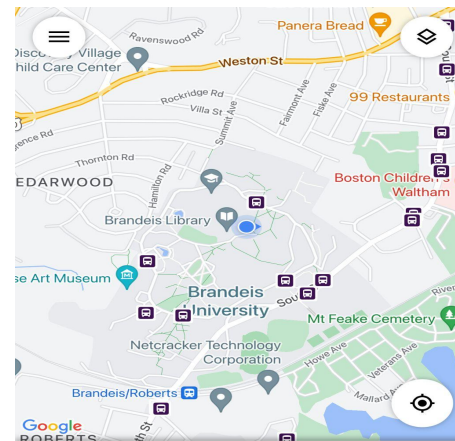

Home & Sidebar Menus

Home Menu

The Home screen displays TripShot's most used features such as Favorites, Trip Planner, Routes, Stops and Points of Interest (if applicable).

Sidebar Menu

TripShot's sidebar menu provides access to Wallet, My Trips, Notifications, Settings, and Help & Feedback.

TripShot Rider App Guide

The route feature is the most frequently used on the main screen of TripShot.

The nearby stop feature helps you find the closest bus stop using GPS.

Choose the route, to view the bus timetables, stops, and maps.

The **Nearby Stops** shows the closest bus stop using your GPS location and when the bus arrives.

Nearby Stops

Usdan Student Center (across from Rabb steps)	
0.1 mi away	
Campus Shuttle	0 min
Campus Shuttle	11 min
Waltham Shuttle	20 min
Campus Shuttle	2:26 PM
Campus Shuttle	2:46 PM
Waltham Shuttle	2:55 PM
Campus Shuttle	3:06 PM

	00 PM	10:00 PM	11:00 PM
● Spingold (front)			11:00 PM
● Admissions			11:01 PM
● South St @ Gosman Athletic Ctr			11:03 PM
● Shakespeare Rd and South St (Northbound)			11:04 PM
● South St and Highland St			11:05 PM
● Highland St and Felton St			11:06 PM
● Crescent St @ Cherry St (in front of Watch Factory)			11:09 PM
● Crescent St and Brown St			11:09 PM
● Crescent St and Orange St (Crescent Suites)			11:10 PM
● Moody St and Washington Ave			11:12 PM