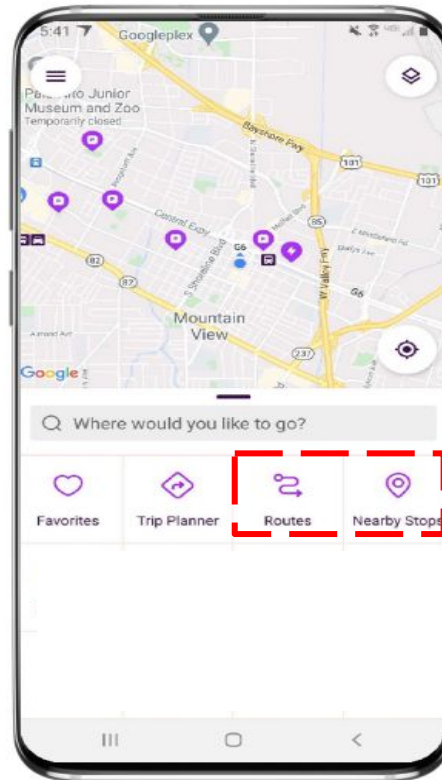

TripShot User Guide

TripShot simplifies our campus commute.

- Track
- Access Bus Schedule
- Alerts

First Time Rider Set-Up

1. Download the TripShot app from iOS or Android.
2. Enter your Service Name: <Brandeis>.
3. Select **Sign Up** and enter your email address.
4. Click the link in your email to set up your TripShot account.

Home & Sidebar Menus

Home Menu

The Home screen displays TripShot's most used features such as Favorites, Trip Planner, Routes, Stops and Points of Interest (if applicable).

Sidebar Menu

TripShot's sidebar menu provides access to Wallet, My Trips, Notifications, Settings, and Help & Feedback.

TripShot Rider App Guide

The route feature is the most frequently used on the main screen of TripShot.

The nearby stop feature helps you find the closest bus stop using GPS.

Choose the route, to view the bus timetables, stops, and maps.

The **Nearby Stops** shows the closest bus stop using your GPS location and when the bus arrives.

Nearby Stops

Usdan Student Center (across from Rabb steps)	
0.1 mi away	
Campus Shuttle	0 min
Campus Shuttle	11 min
Waltham Shuttle	20 min
Campus Shuttle	2:26 PM
Campus Shuttle	2:46 PM
Waltham Shuttle	2:55 PM
Campus Shuttle	3:06 PM