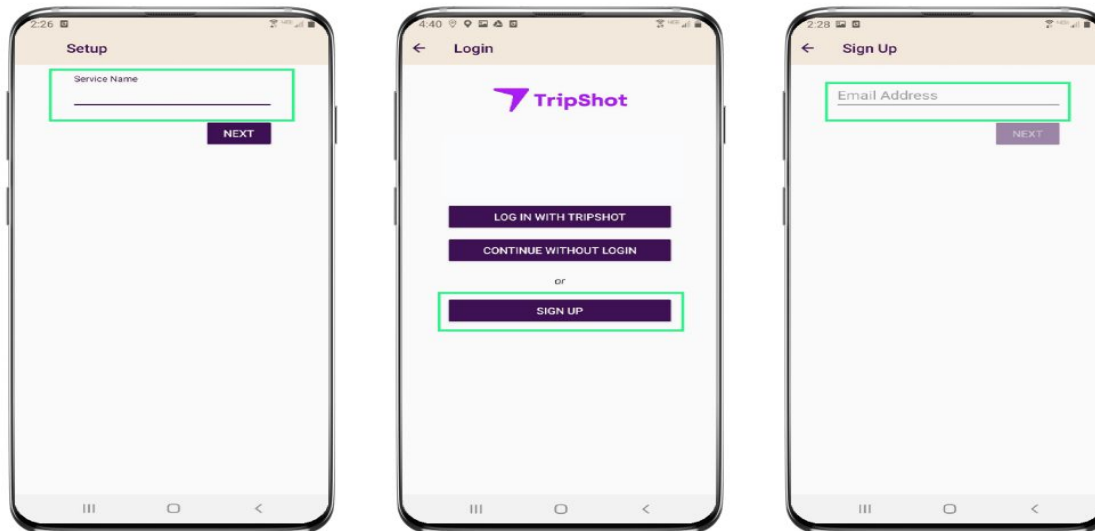

TripShot User Guide

TripShot simplifies our campus commute.

- Track
- Access Bus Schedule
- Alerts

First Time Rider Set-Up

1. Download the TripShot app from iOS or Android.
2. Enter your Service Name: <Brandeis>.
3. Select **Sign Up** and enter your email address.
4. Click the link in your email to set up your TripShot account.

Home & Sidebar Menus

Home Menu

The Home screen displays TripShot's most used features such as Favorites, Trip Planner, Routes, Stops and Points of Interest (if applicable).

Sidebar Menu

TripShot's sidebar menu provides access to Wallet, My Trips, Notifications, Settings, and Help & Feedback.

TripShot Rider App Guide

The route feature is the most frequently used on the main screen of TripShot.

The nearby stop feature helps you find the closest bus stop using GPS.

Choose the route, to view the bus timetables, stops, and maps.