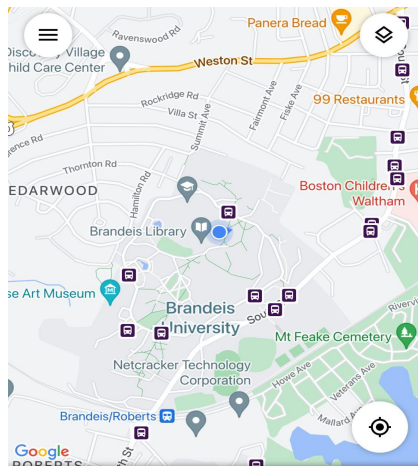

Home & Sidebar Menus

Home Menu

The Home screen displays TripShot's most used features such as Favorites, Trip Planner, Routes, Stops and Points of Interest (if applicable).

Sidebar Menu

TripShot's sidebar menu provides access to Wallet, My Trips, Notifications, Settings, and Help & Feedback.

TripShot Rider App Guide

The route feature is the most frequently used on the main screen of TripShot.

The nearby stop feature helps you find the closest bus stop using GPS.

Choose the route, to view the bus timetables, stops, and maps.

The **Nearby Stops** shows the closest bus stop using your GPS location and when the bus arrives.

Nearby Stops

Usdan Student Center (across from Rabb steps)	
0.1 mi away	
Campus Shuttle	0 min
Campus Shuttle	11 min
Waltham Shuttle	20 min
Campus Shuttle	2:26 PM
Campus Shuttle	2:46 PM
Waltham Shuttle	2:55 PM
Campus Shuttle	3:06 PM

	00 PM	10:00 PM	11:00 PM
● Spingold (front)			11:00 PM
● Admissions			11:01 PM
● South St @ Gosman Athletic Ctr			11:03 PM
● Shakespeare Rd and South St (Northbound)			11:04 PM
● South St and Highland St			11:05 PM
● Highland St and Felton St			11:06 PM
● Crescent St @ Cherry St (in front of Watch Factory)			11:09 PM
● Crescent St and Brown St			11:09 PM
● Crescent St and Orange St (Crescent Suites)			11:10 PM
● Moody St and Washington Ave			11:12 PM