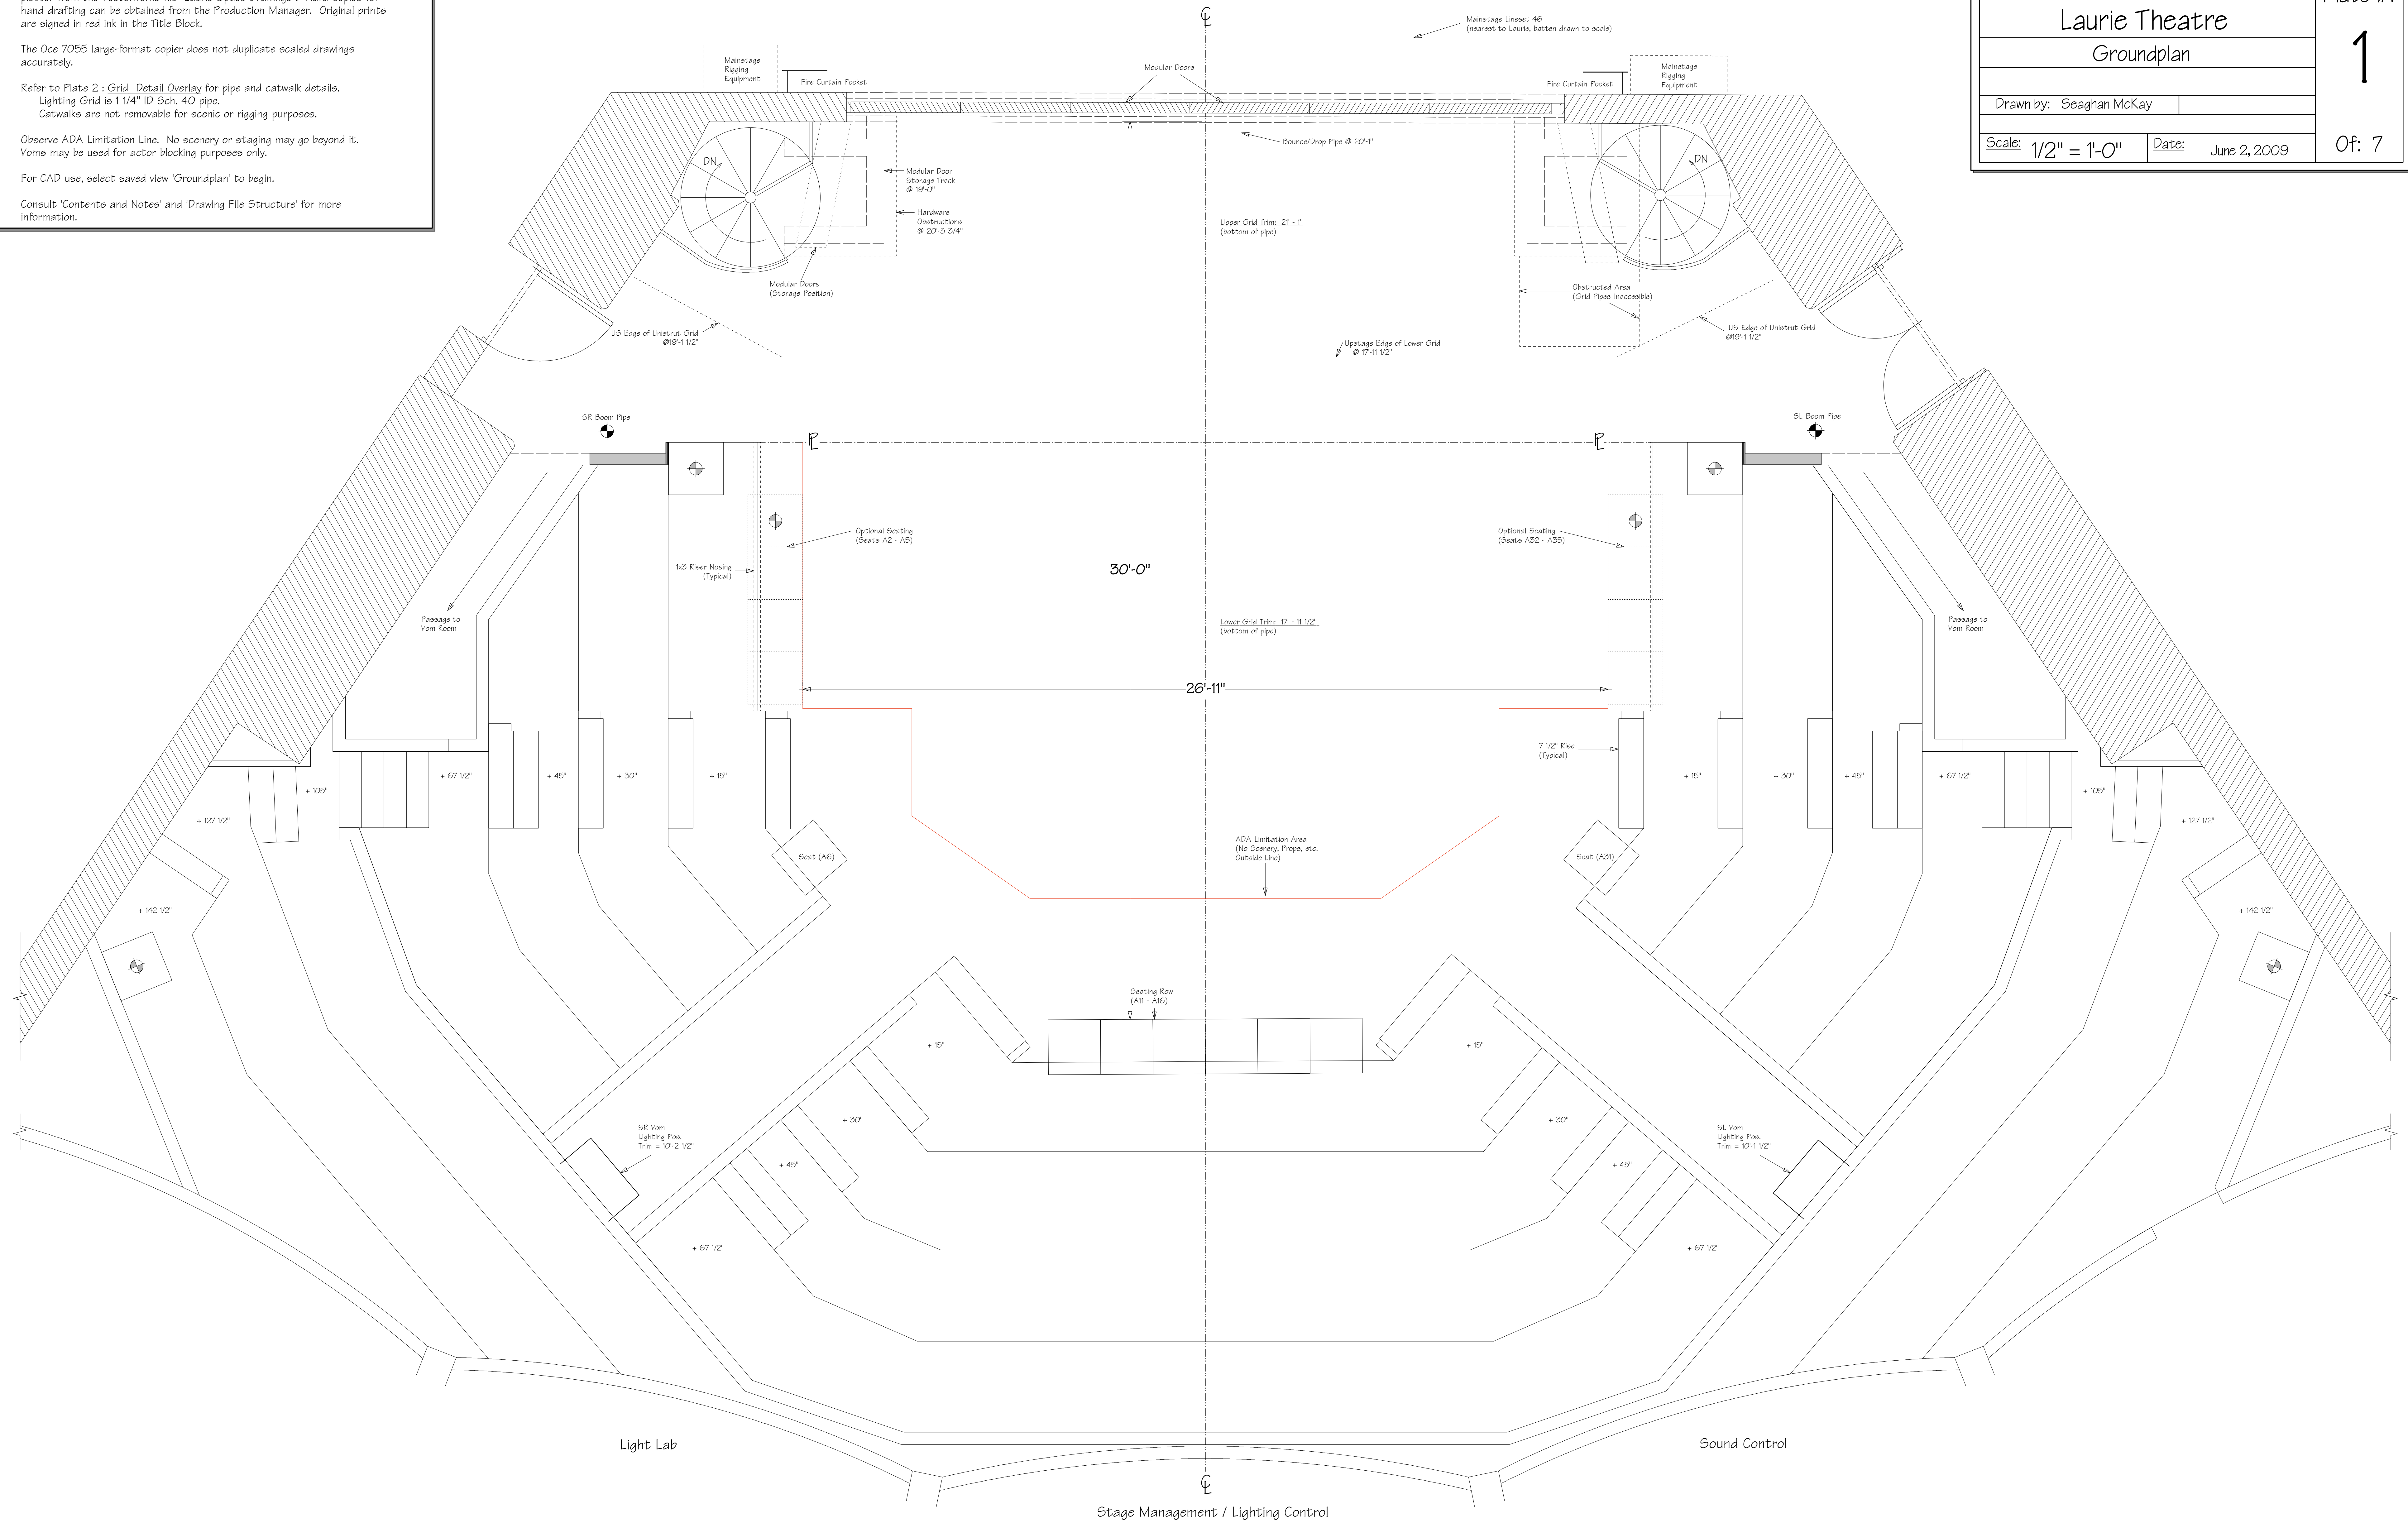

Notes

The Oce 7055 large-format copier does not duplicate scaled drawings accurately.

Refer to Plate 2 : Grid_Detail Overlay for pipe and catwalk details.
Lighting Grid is 1 1/4" ID Sch. 40 pipe.
Catwalks are not removable for scenic or rigging purposes.

Observe ADA Limitation Line. No scenery or staging may go beyond it.
Voms may be used for actor blocking purposes only.

For CAD use, select saved view 'Groundplan' to begin.

Consult 'Contents and Notes' and 'Drawing File Structure' for more information.

Brandeis University - Spingold Theater Center		Plate #:
Laurie Theatre		1
Groundplan		
Drawn by: Seaghan McKay	Date: June 2, 2009	Of: 7
Scale: 1/2" = 1'-0"		

Light Lab

Sound Control

Stage Management / Lighting Control