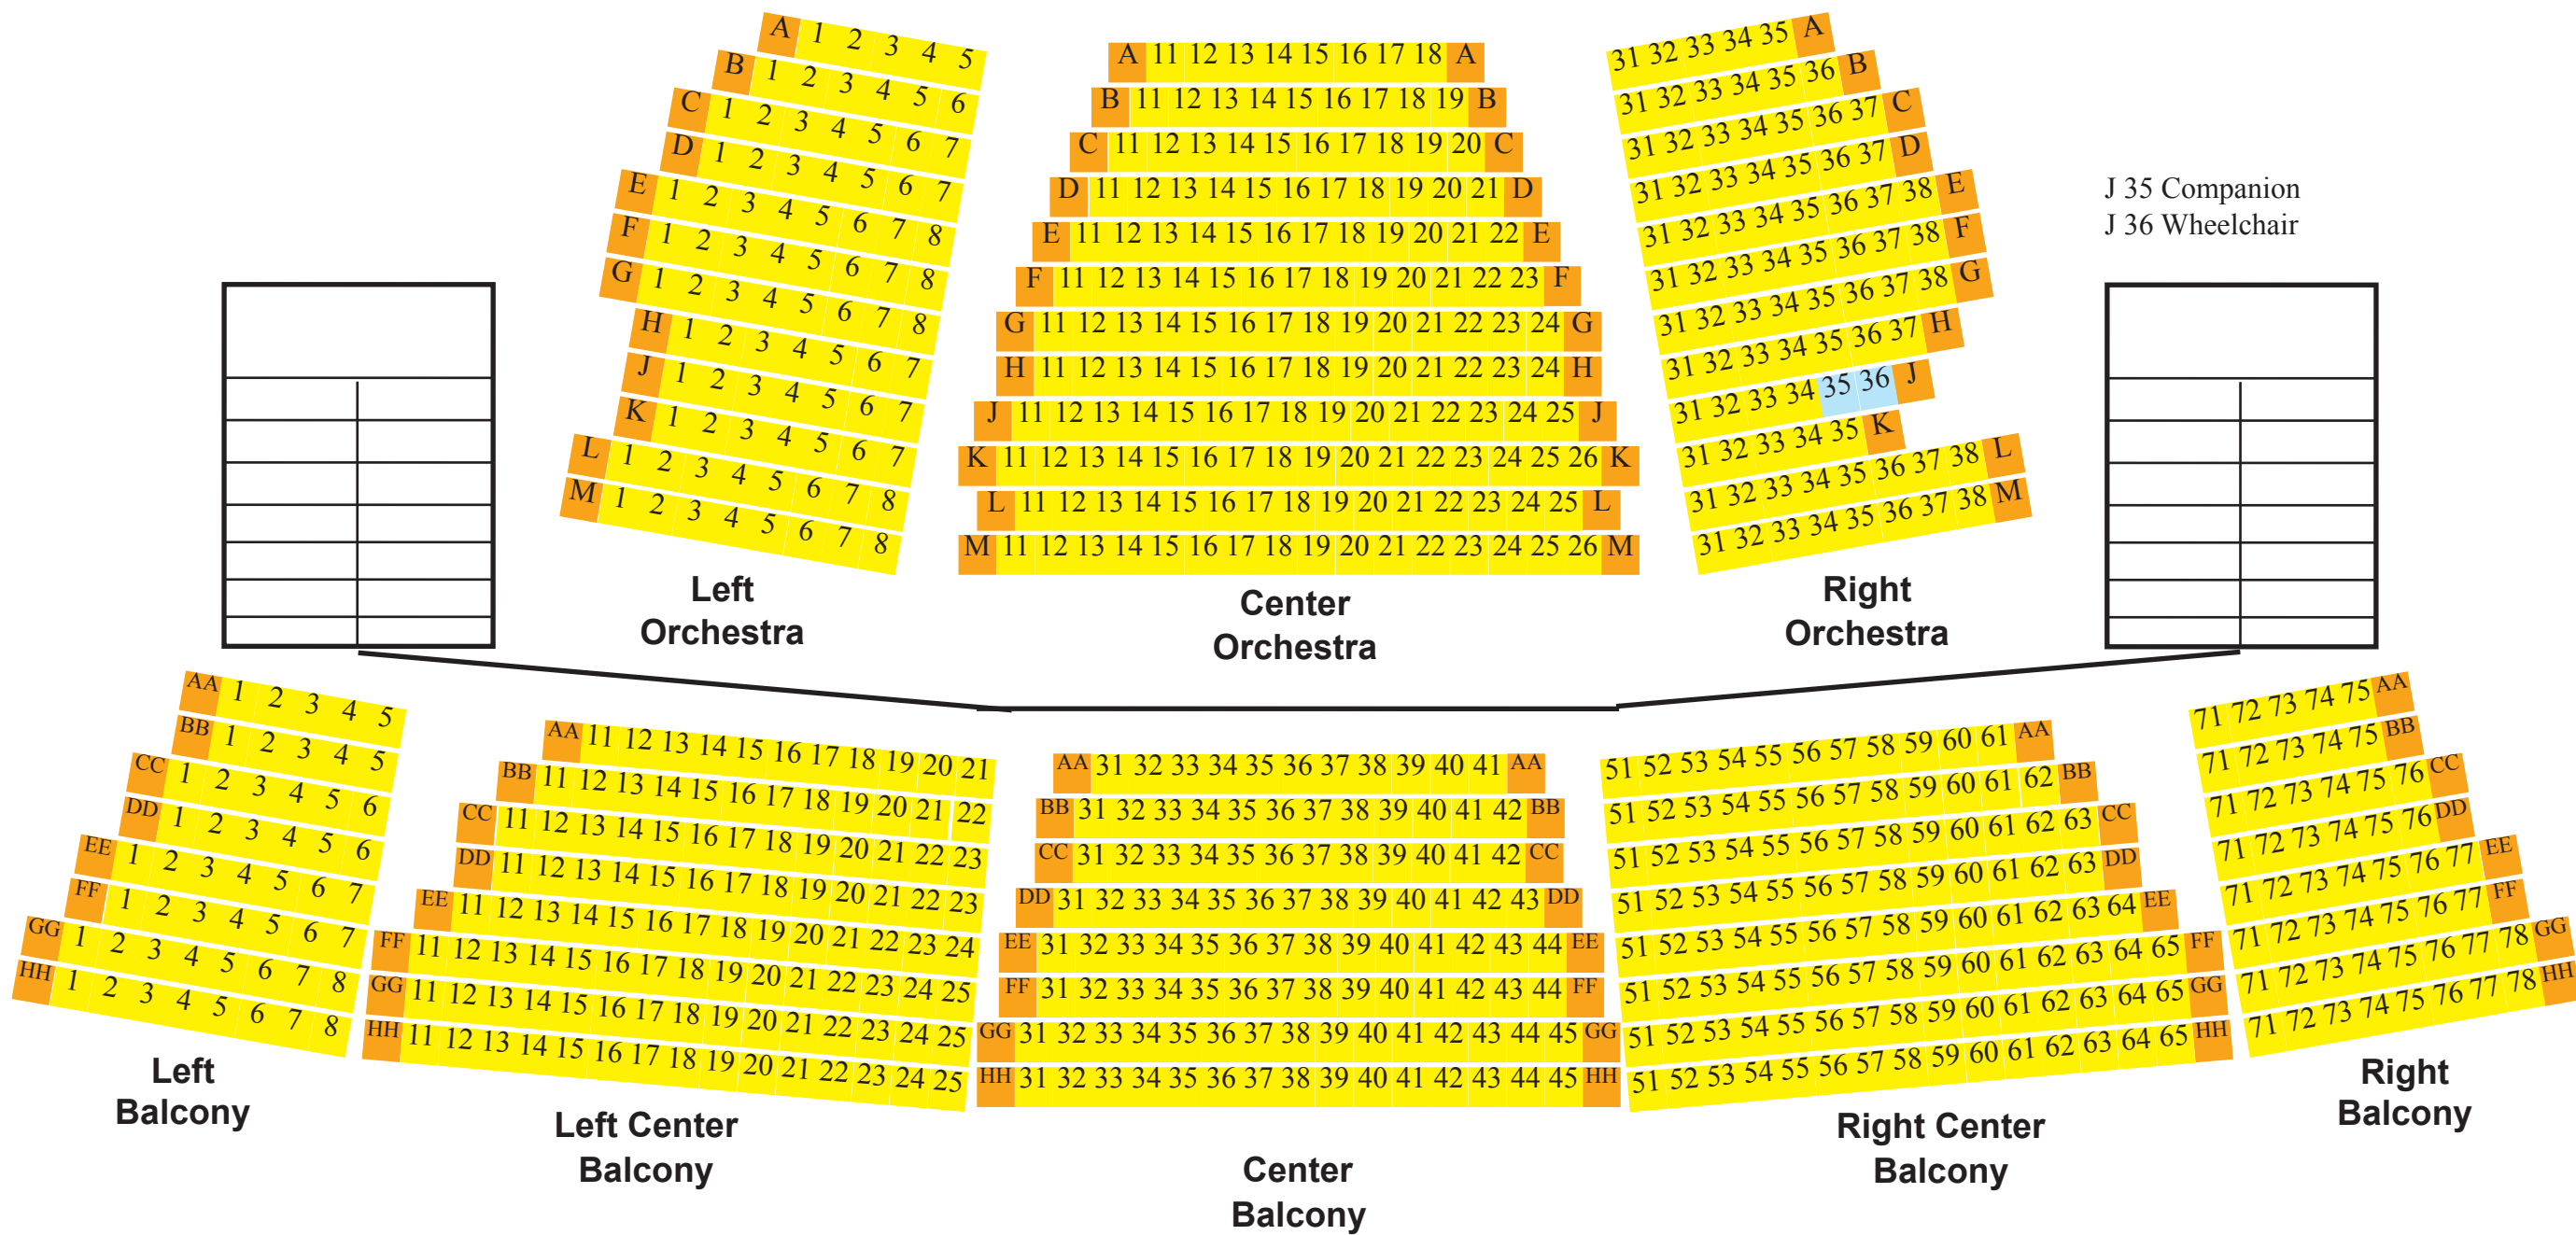

Spingold Theater Center Mainstage

STAGE

J 35 Companion
J 36 Wheelchair

Not to Scale